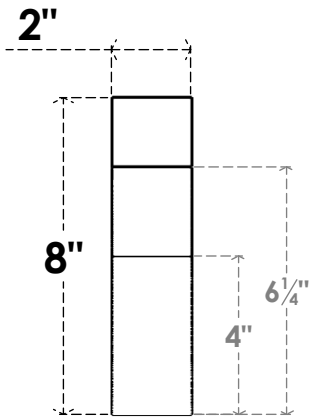

ITEM NUMBER: RFTURS020X08000X32000X008DEL00RCPR

2"W X 8"H X 32"L TIMBERTHANE ROUGH CEDAR DEL MONTE FAUX WOOD SOLID RAFTER TAIL, 8"L END, PRIMED TAN
32"

SIDE PROFILE

FRONT PROFILE

ISOMETRIC

GENERATED DATE : 03/02/2023