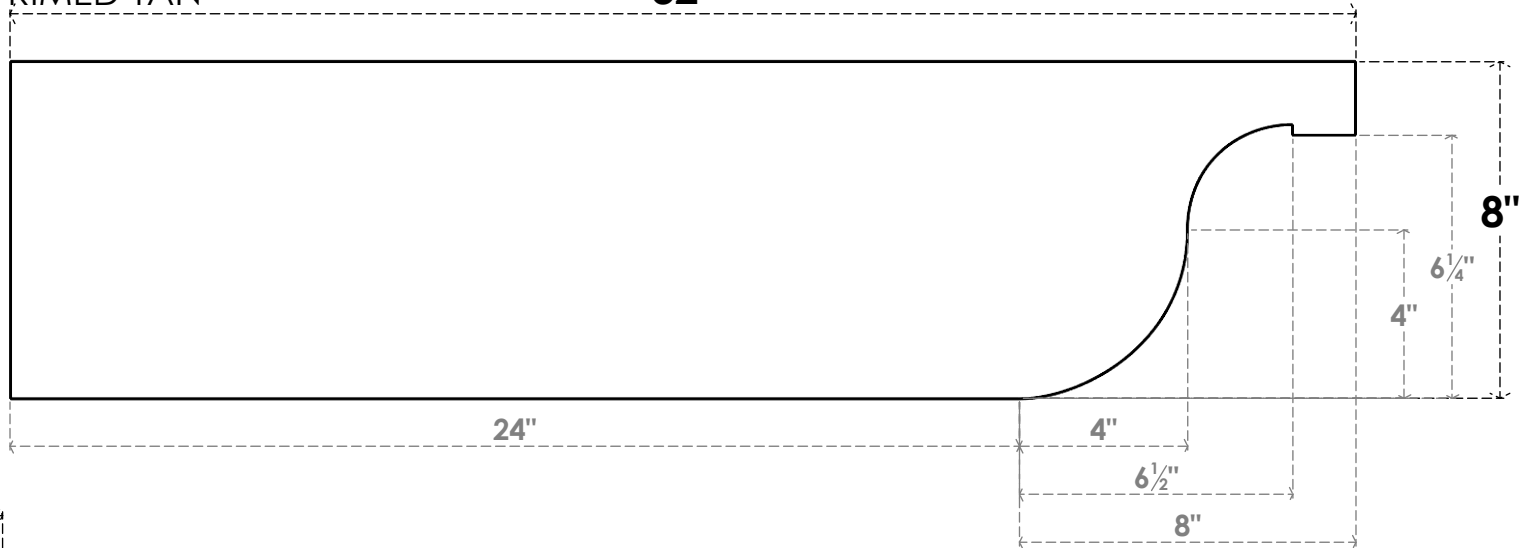

ITEM NUMBER: RFTURS020X08000X32000X008DEL00RCPR

2"W X 8"H X 32"L TIMBERTHANE ROUGH CEDAR DEL MONTE FAUX WOOD SOLID RAFTER TAIL, 8"L END, PRIMED TAN
32"

SIDE PROFILE

FRONT PROFILE

ISOMETRIC

GENERATED DATE : 03/02/2023